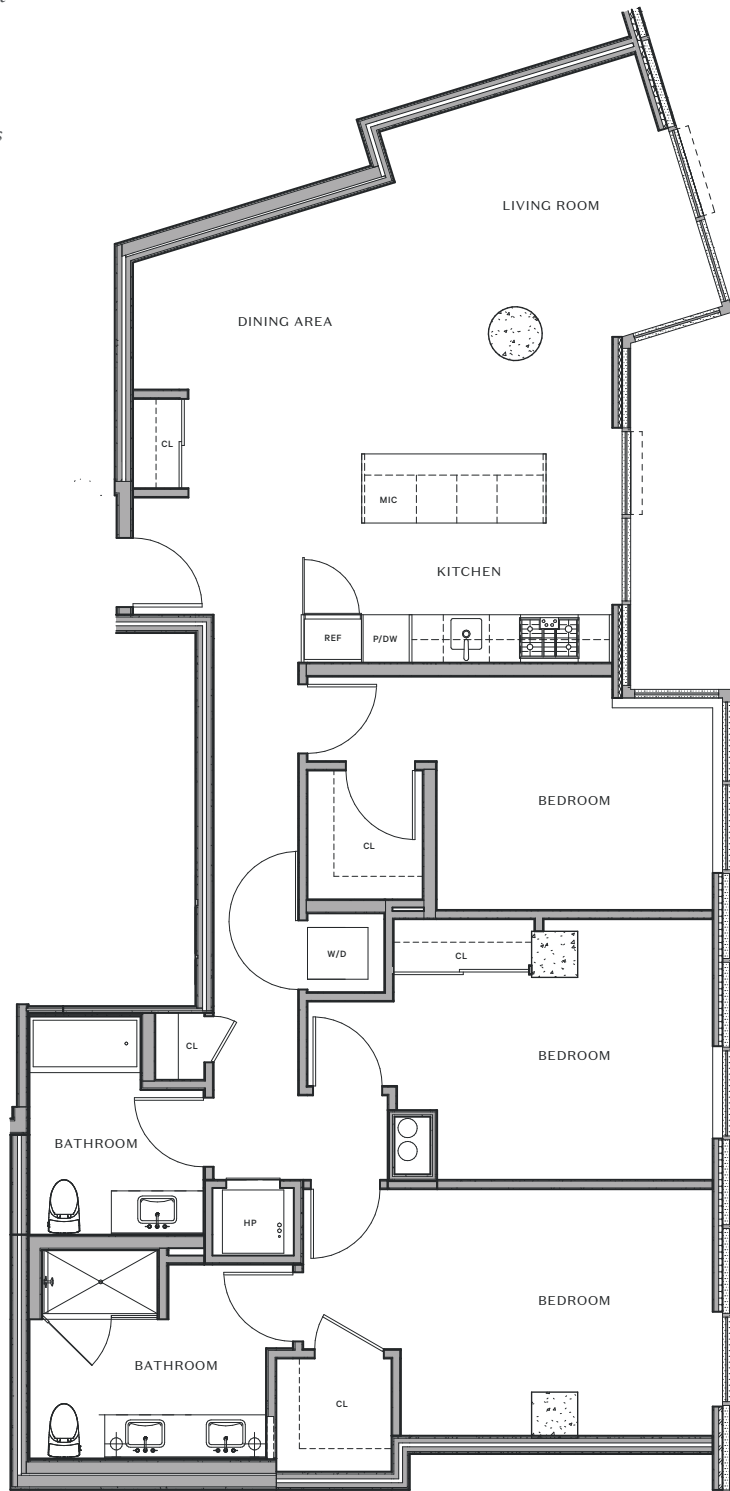

RESIDENCE 3B-02

~ 1,455 Square Feet
 3 Bedroom
 2 Bathroom
 Floors 34-37
 North + East Views

SALES GALLERY

1901 4th Avenue
 Seattle, Washington 98101

THE EMERALD

121 Stewart Street
 Seattle, Washington 98101