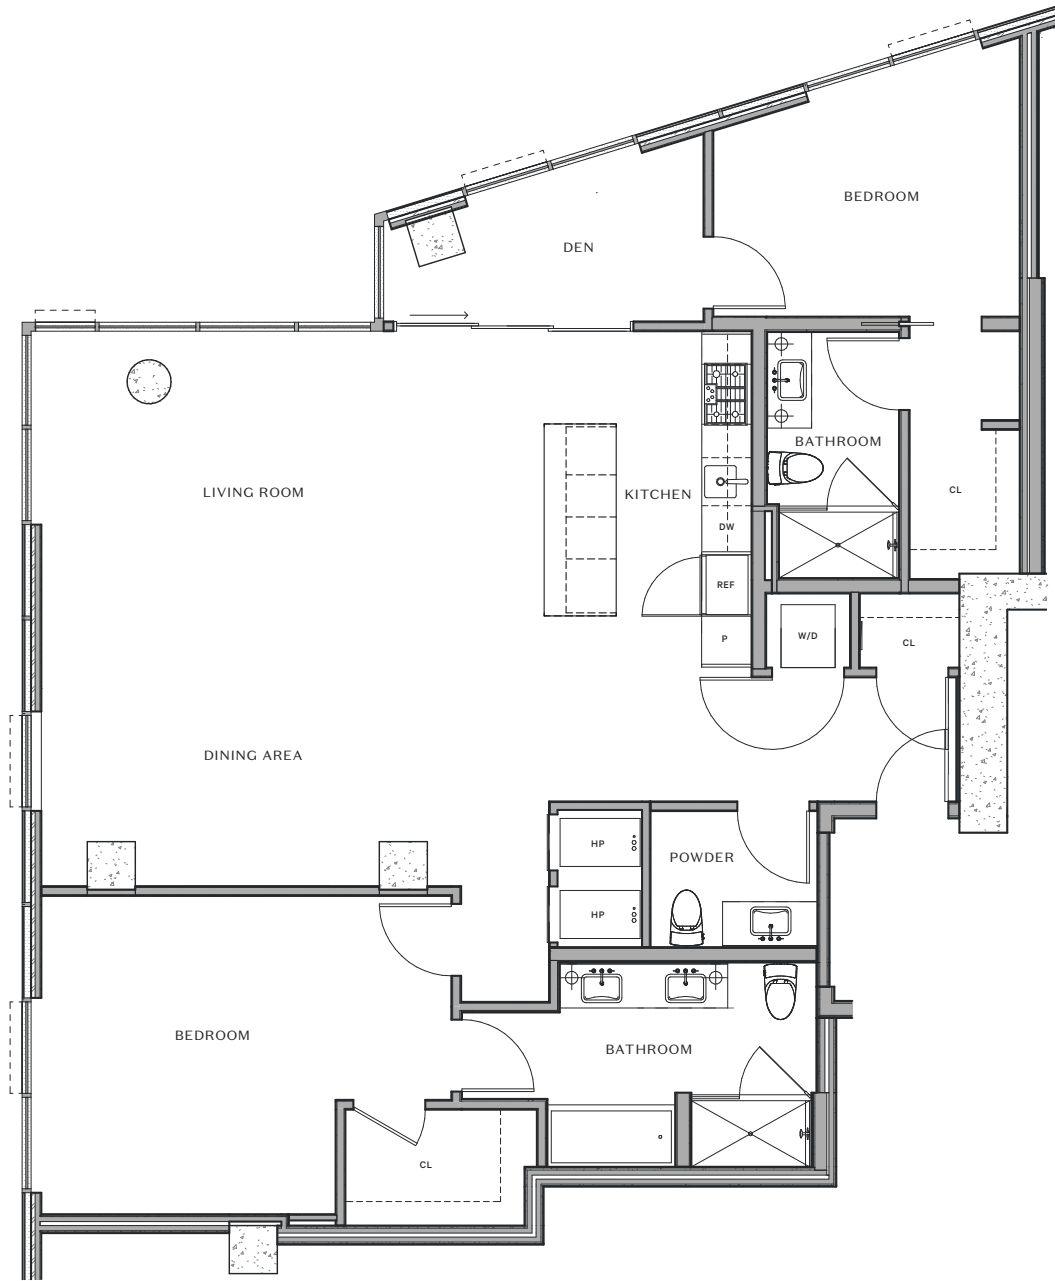

RESIDENCE 2B-08

~ 1,601 Square Feet
 2 Bedroom
 2.5 Bathroom
 Floors 34-37
 North + West Views

THE EMERALD

SALES GALLERY

1901 4th Avenue
 Seattle, Washington 98101

THE EMERALD

121 Stewart Street
 Seattle, Washington 98101