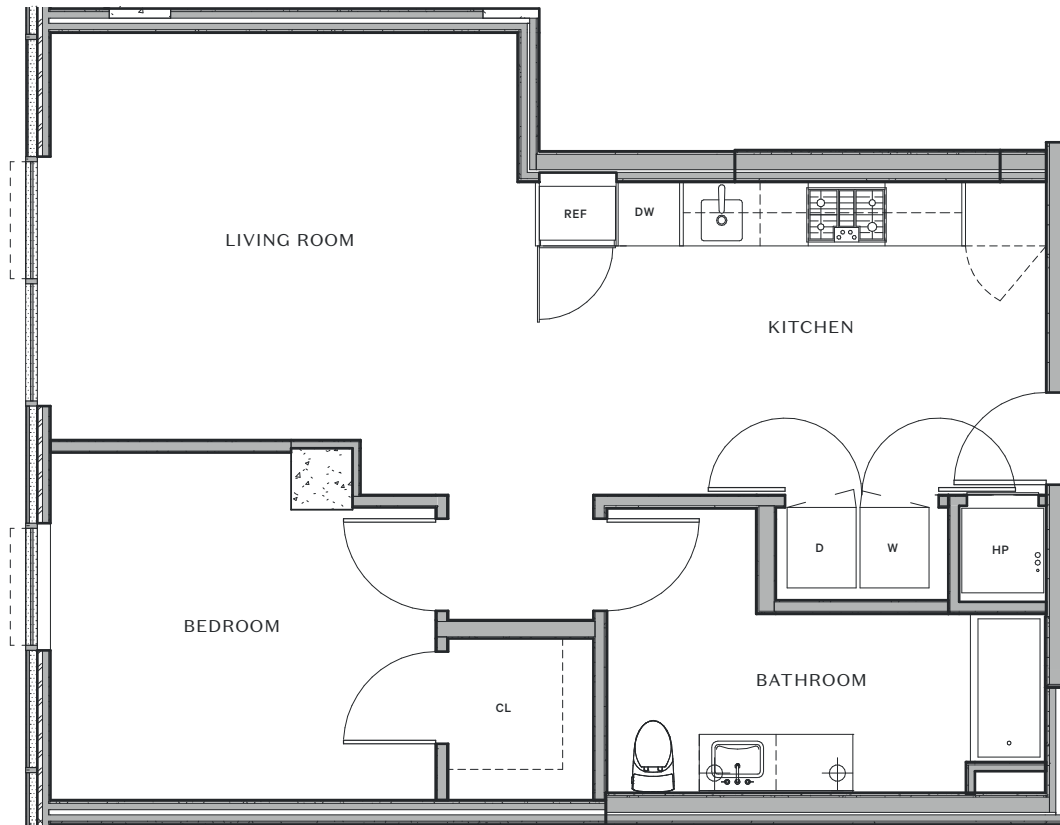

RESIDENCE 1B-12A

~ 779 Square Feet

1 Bedroom

1 Bathroom

Floors 30-33

West Views

SALES GALLERY

1901 4th Avenue
Seattle, Washington 98101