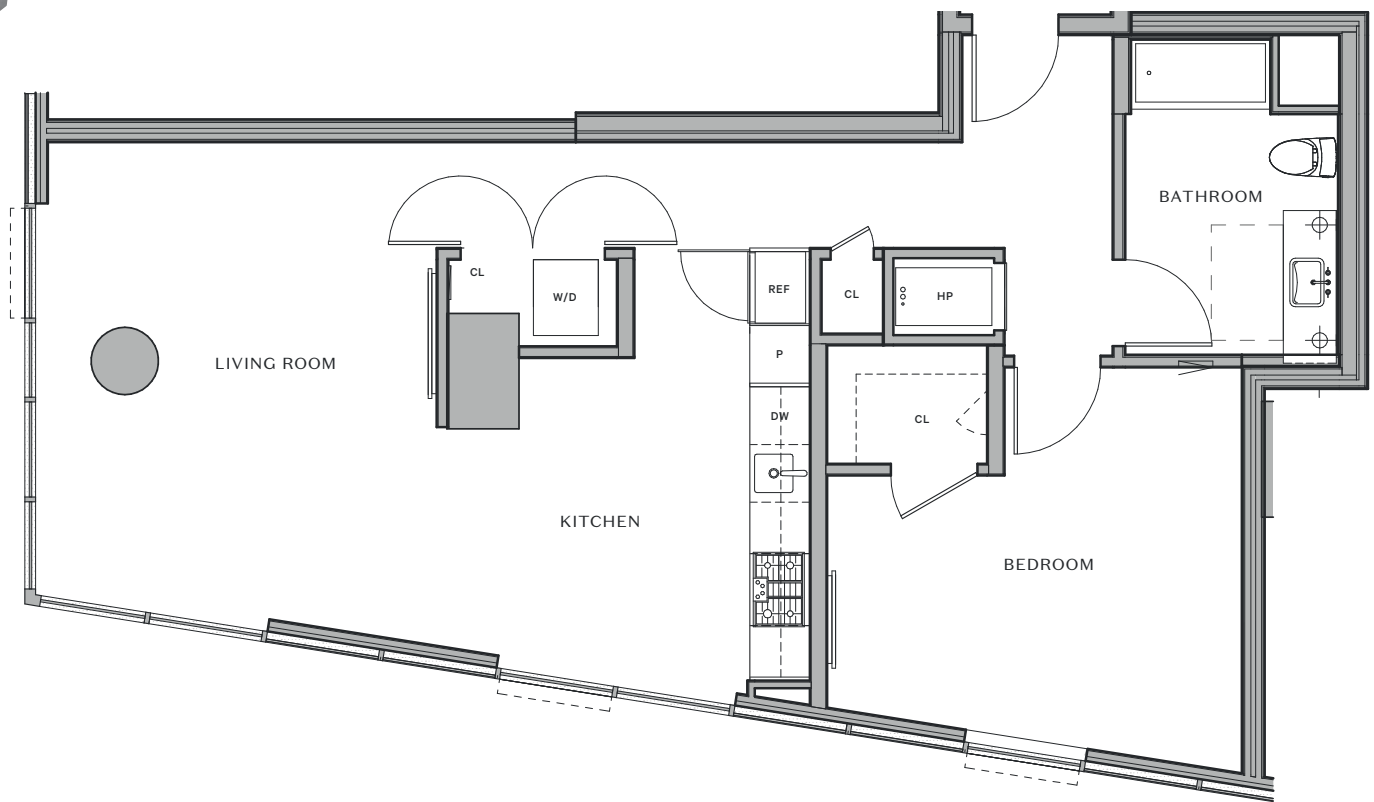

# RESIDENCE 1B-11

~ 910-916 Square Feet  
 1 Bedroom  
 1 Bathroom  
 Floors 17-33  
 South + West Views

SALES GALLERY

1901 4th Avenue  
 Seattle, Washington 98101

THE EMERALD

121 Stewart Street  
 Seattle, Washington 98101