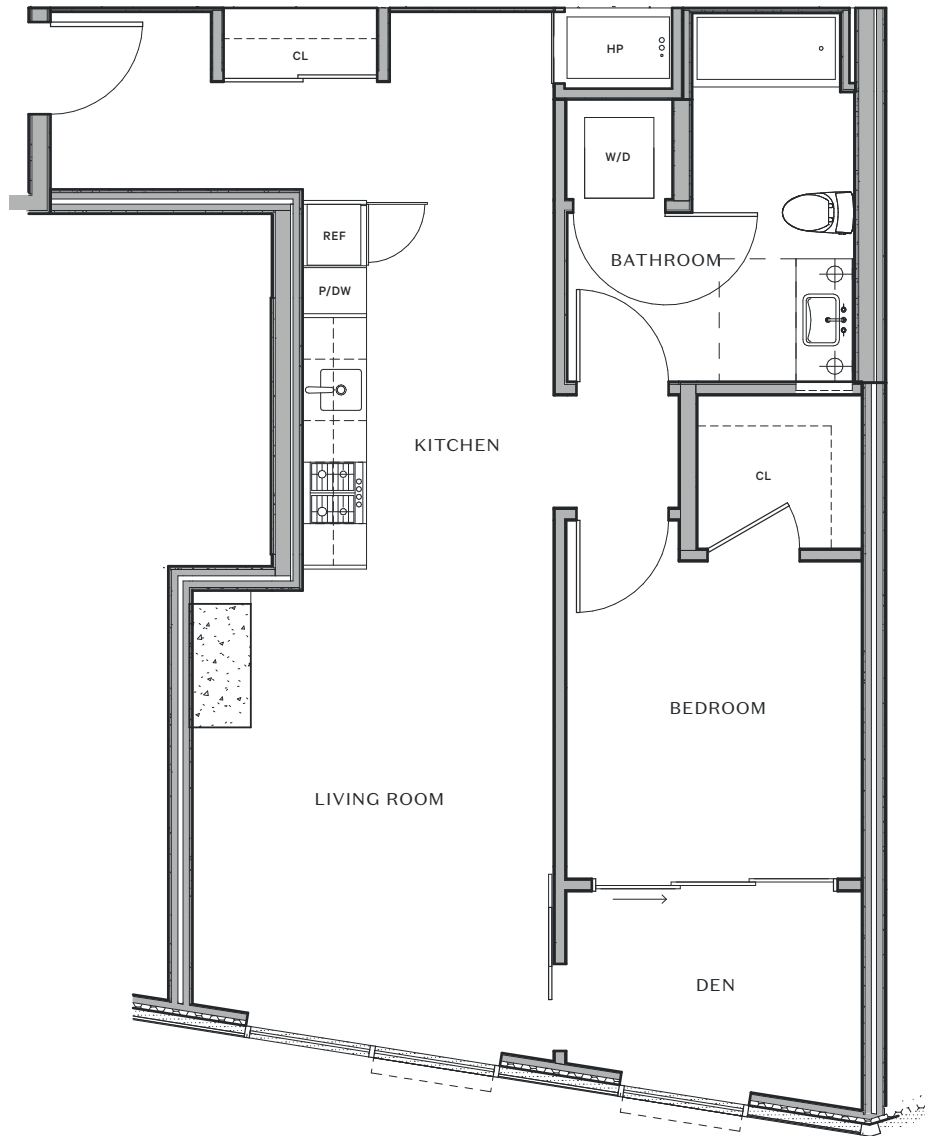

# RESIDENCE 1B-10

~ 771-781 Square Feet

1 Bedroom

1 Bathroom

Floors 17-33

South + West Views

SALES GALLERY

1901 4th Avenue  
Seattle, Washington 98101