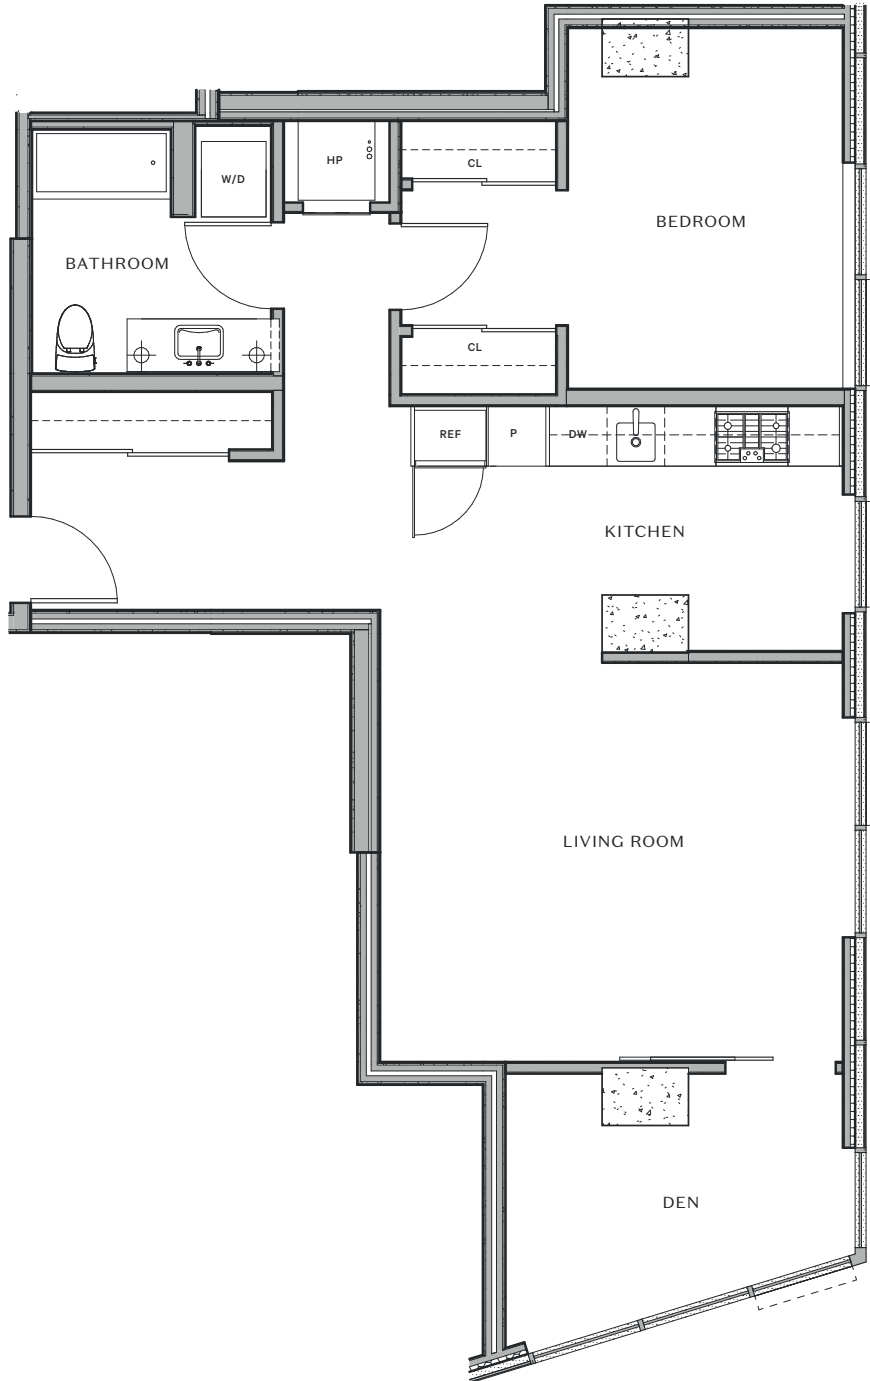

# RESIDENCE 1B-08

~ 931-957 Square Feet

1 Bedroom

1 Bathroom

Floors 17-33

South + East Views

SALES GALLERY

1901 4th Avenue  
Seattle, Washington 98101

THE EMERALD

121 Stewart Street  
Seattle, Washington 98101