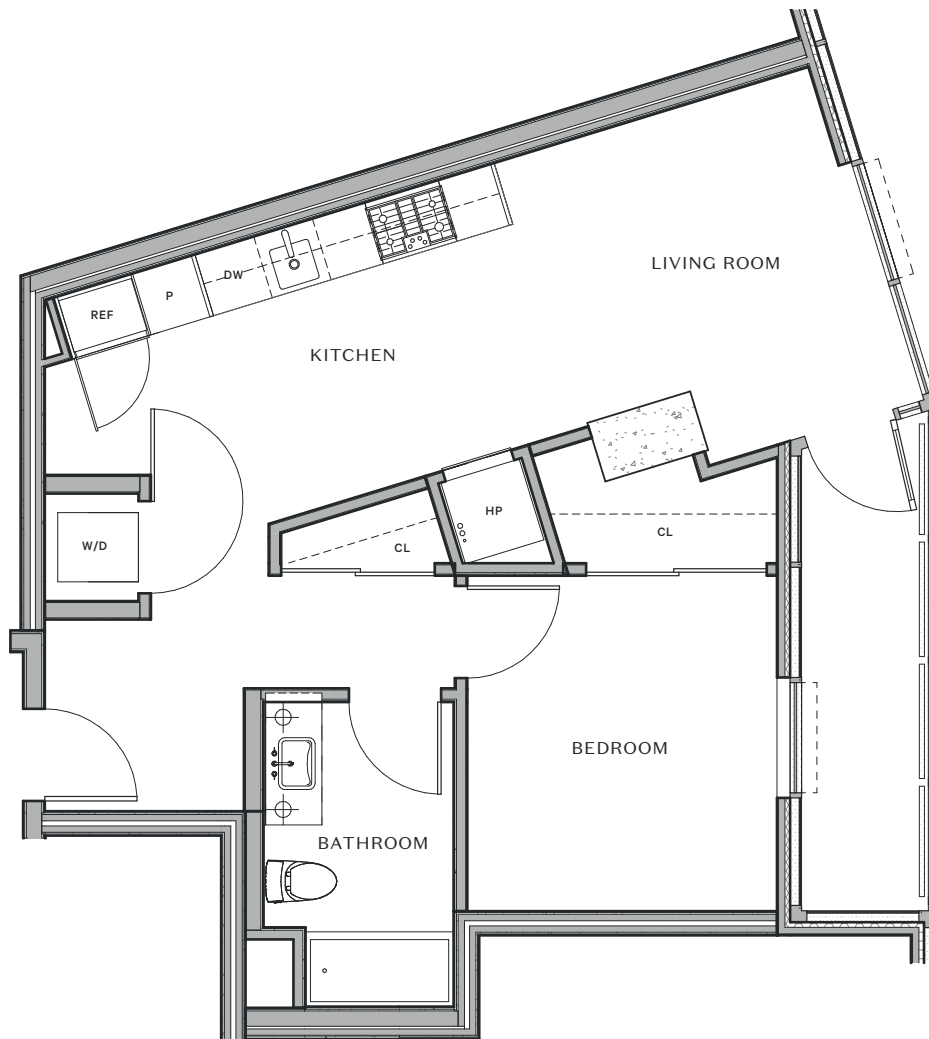

# RESIDENCE 1B-04

~ 648-649 Square Feet

1 Bedroom

1 Bathroom

Floors 4-16

North + East Views

SALES GALLERY

1901 4th Avenue  
Seattle, Washington 98101